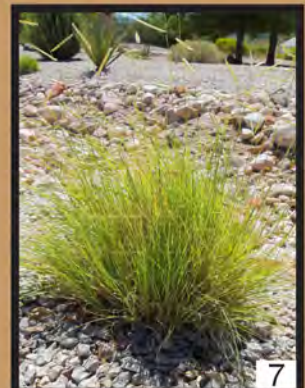

## Centennial Plaza

On July 14, 2012, the Town of Clarkdale dedicated Centennial Plaza as our first demonstration permaculture garden.

This Sustainable Clarkdale project transformed the area in front of the Clark Memorial Clubhouse at Town Hall from a dusty collection of weeds into a beautifully landscaped community space including 5,100 gallons of rainwater cisterns harvesting runoff from the roof of the Clubhouse, featuring low-water-use native plants, and including six catchment basins trapping water from the parking lot for percolation into the ground.

In addition, the Plaza features a 24-foot by 35-foot legacy brick community gathering space with pathways reminiscent of the layout of the original Town Park.

Also, the new Plaza features two buried time capsules commemorating the Town of Clarkdale's Centennial.